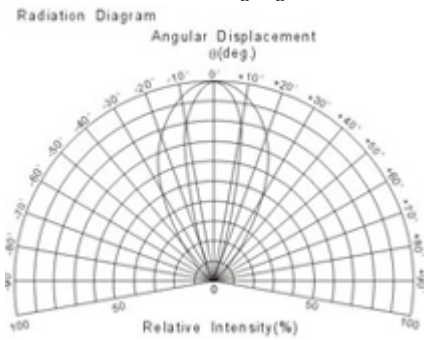

ShowLED

5mm round flangeless LED

Pack Dimension

Package Outline Drawing

Viewing Angle

Unit:mm

C=100 D=125 IF=20mA

ShowLED Classic LED	Chip		Lens-Color	Vf(v) If=20mA		Iv(mcd) If=20mA	
	Emitted color	λ_d (nm)		TYP	MAX	MIN	TY
5mm round flangeless LED	White	x:0.26-0.33 y:0.27-0.34	White Diffused	3.0	3.6	350	1000