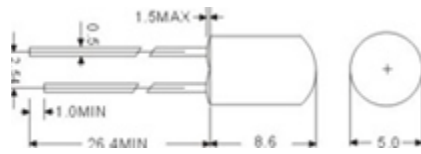

ShowLED

5mm round flangeless LED

Pack Dimension

Package Outline Drawing

Viewing Angle

Unit:mm

C=100 D=125 IF=20mA

ShowLED Classic LED	Chip		Lens-Color	Vf(v) If=20mA		Iv(mcd) If=20mA	
	Emitted color	λ_d (nm)		TYP	MAX	MIN	TY
5mm round flangeless LED	White	x:0.26-0.33 y:0.27-0.34	White Diffused	3.0	3.6	350	1000